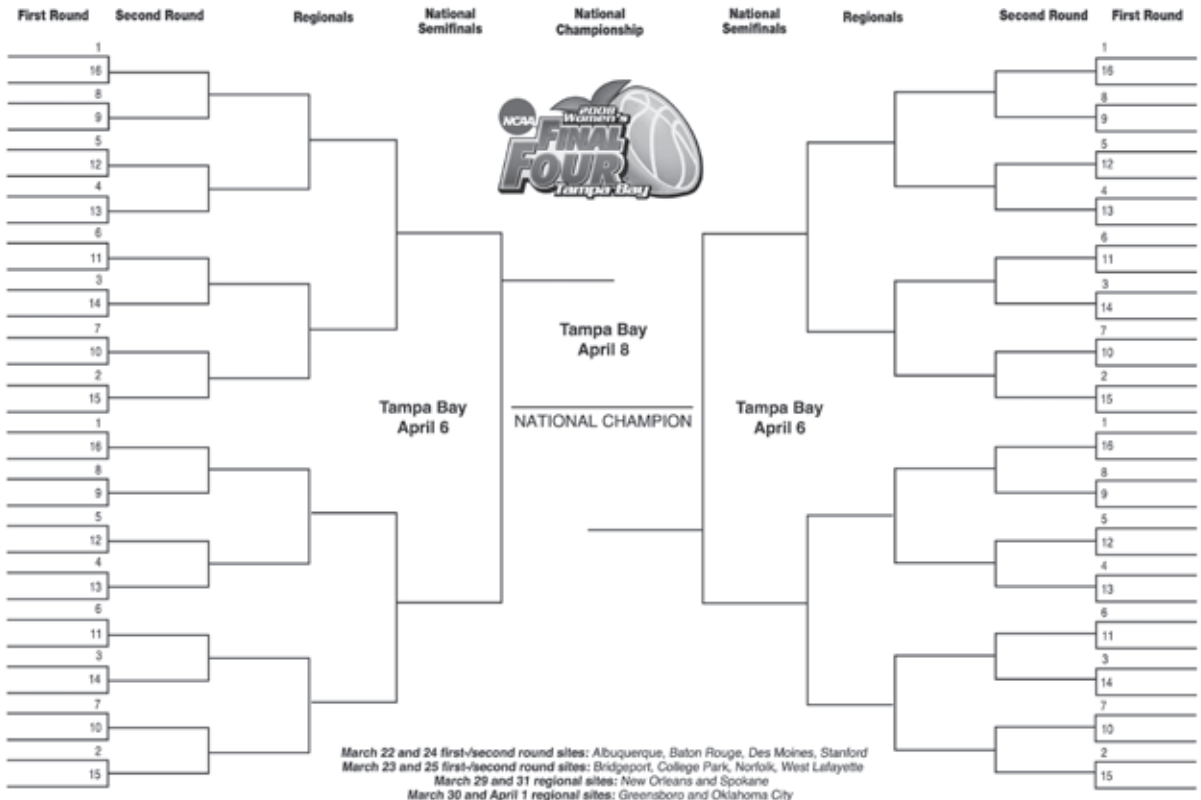

27TH-ANNUAL NCAA CHAMPIONSHIPS

2008 NCAA® Division I Women's BASKETBALL CHAMPIONSHIP